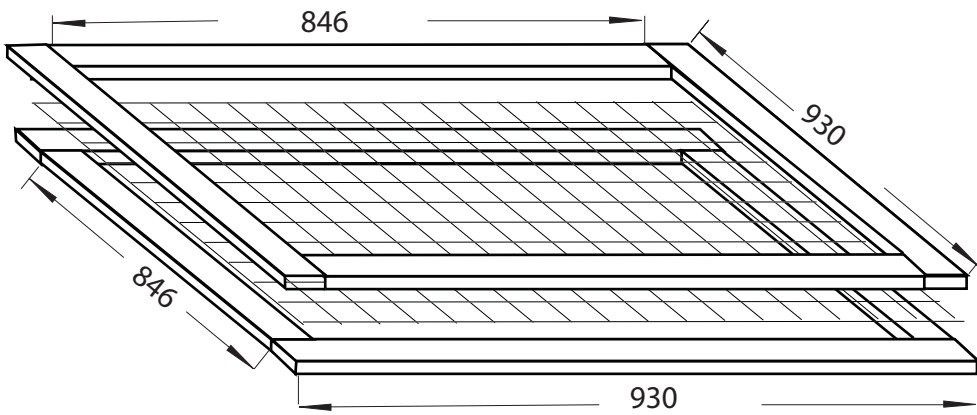

Possum Centre Busselton Inc.

Design:

Cage middle size

Scale:

1 : 20

Possum Centre Busselton Inc.

Design:

Scale:

1 : 20

Cage middle size

Top panel 1x

Side and back panel 3x

Front panel 1x

Front door 1x

Floor panel 1x