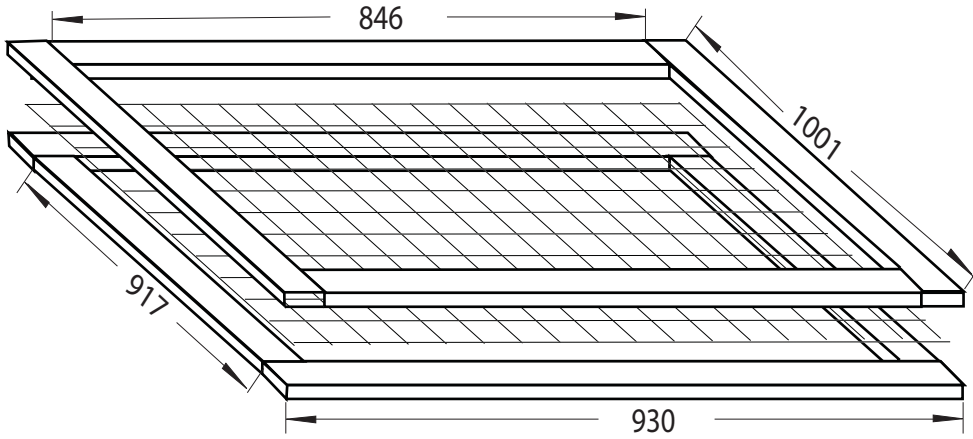

Possum Centre Busselton Inc.

Design:

Cage middle size

Scale:

1 : 20

Possum Centre Busselton Inc.

Design:

Scale:

1 : 20

Cage middle size

Top panel 1x

Side and back panel 3x

Front panel 1x

Front door 1x

Floor panel 1x